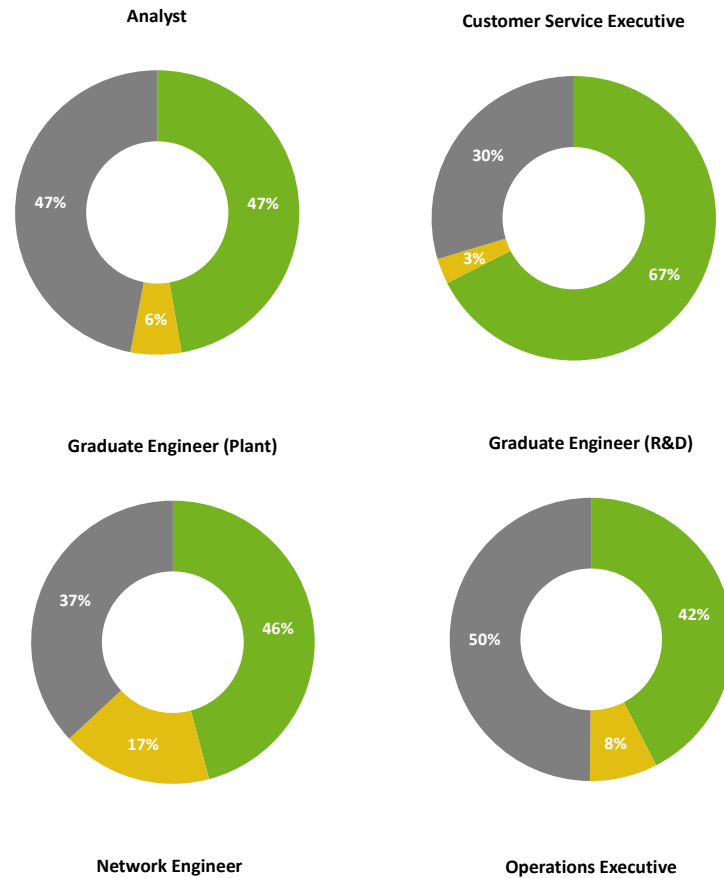

Pan India (5633 opportunities)

Your Region (South Region, 2027 opportunities)

- Fit (Good to go, can apply for respective job role)
- Low Fit (Need training, can apply for respective job role)
- Not Eligible (Need training, cannot apply for respective job role)

Sum of percentages shown in pie chart is based on number of candidates who have attempted the assessment/section

Fitment Status across Job Roles

Software Engineer
Software Tester

Sales Executive

Software Developer