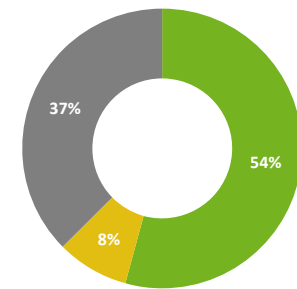

Software Engineer
Software Tester