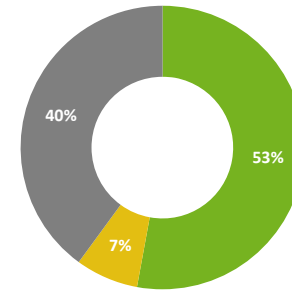

Sum of percentages shown in pie chart is based on number of candidates who have attempted the assessment/section

Fitment Status across Job Roles

Software Engineer
Software Tester

Sales Executive

Software Developer