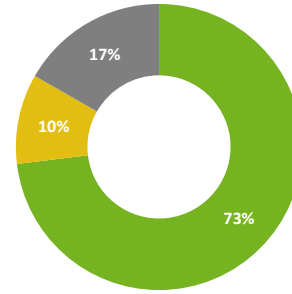

Pan India (5633 opportunities)

Your Region (South Region, 2027 opportunities)

- Fit (Good to go, can apply for respective job role)
- Low Fit (Need training, can apply for respective job role)
- Not Eligible (Need training, cannot apply for respective job role)

Sum of percentages shown in pie chart is based on number of candidates who have attempted the assessment/section

Fitment Status across Job Roles

Software Engineer
Software Tester

Sales Executive

Software Developer