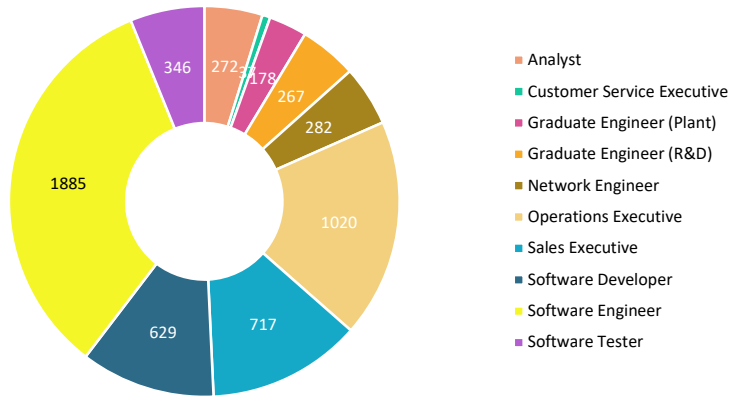

PRE-ASSESS®

RNS Institute of Technology, Bangalore

Batch - 2021 | Assessed On 27 Sep, 2020

Job Opportunities Posted in Previous Year

Pan India (5633 opportunities)