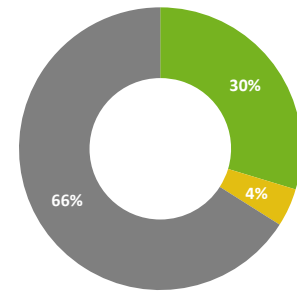

Software Tester