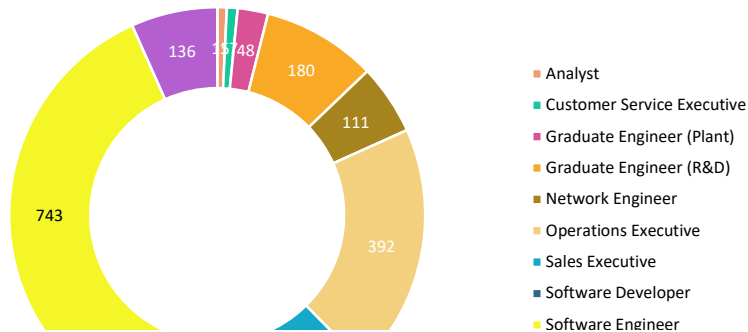

Your Region (South Region, 2027 opportunities)