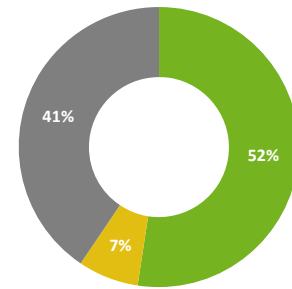

Software Engineer
Software Tester