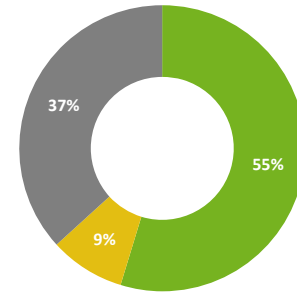

Sum of percentages shown in pie chart is based on number of candidates who have attempted the assessment/section

Fitment Status across Job Roles

Software Engineer
Software Tester

Sales Executive

Software Developer